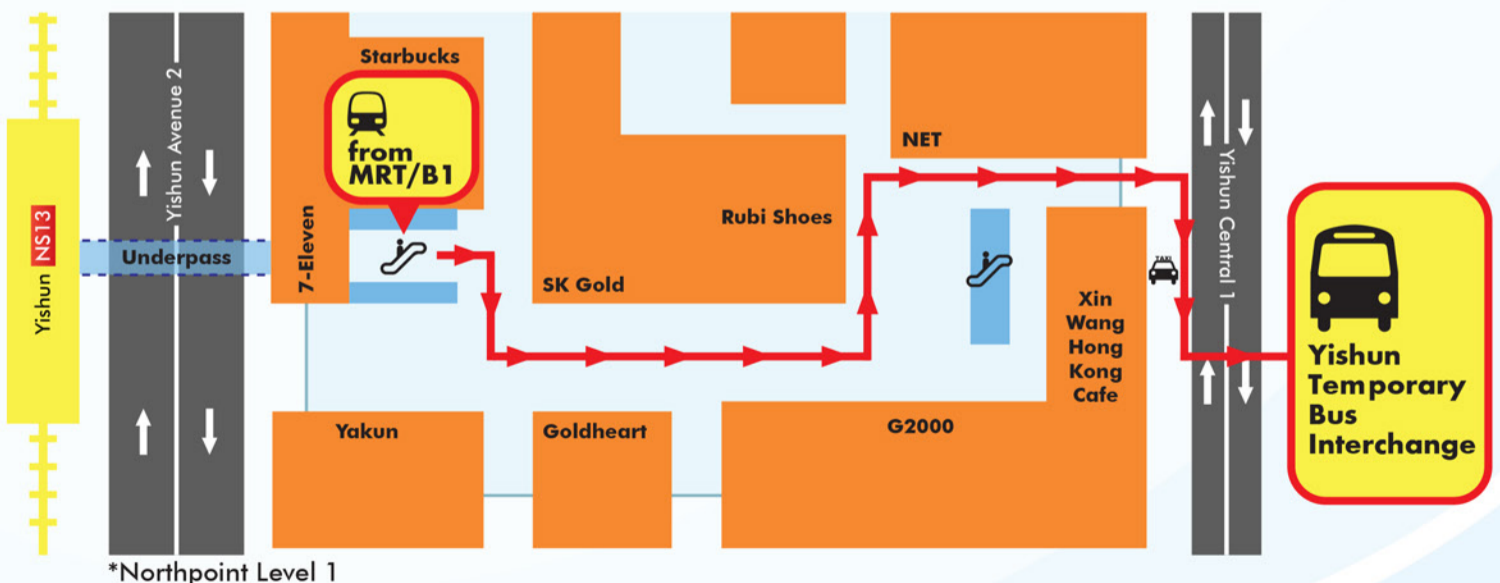

Dear Resident

YISHUN TEMPORARY BUS INTERCHANGE

Change is coming to Yishun! From 14 March 2015, the Yishun temporary bus interchange (“TBI”) will operate while the new Integrated Transport Hub, to be opened by 2019, is being built at **Northpoint City**. Commuters can continue to enjoy direct access to Yishun MRT and the new Yishun TBI via Northpoint Shopping Centre between 5.30am and 1am.

Yishun TBI marks the start of transformation for Yishun with **Northpoint City** slated for completion in 2018. Residents can look forward to a faster and more seamless connectivity within and beyond Yishun.

ROUTE TO TEMPORARY BUS INTERCHANGE

Please contact Frasers Centrepoint for enquiries on Northpoint City, Tel: **6754 2300**